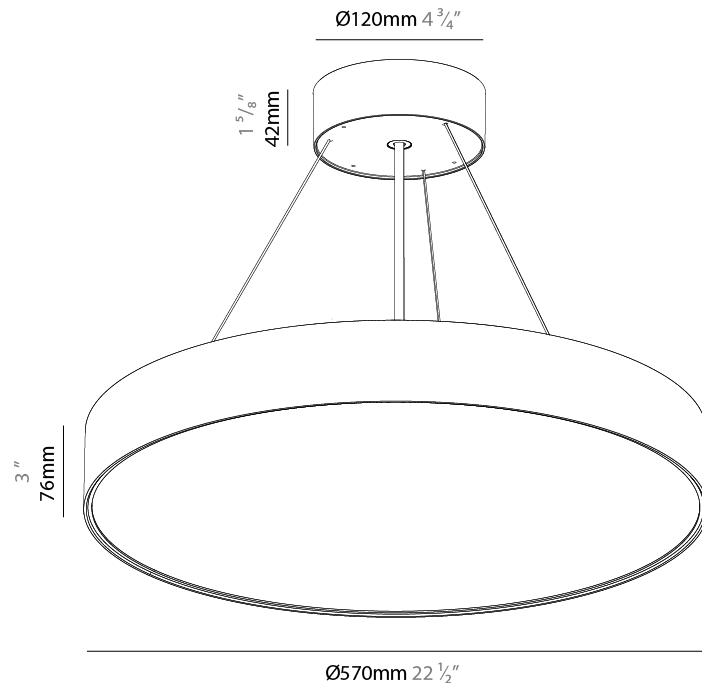

GENERAL

Series: Sign EVO
Partner: Prolicht
Division: Architectural
Installation: Suspension
Product Type: Pendant
Mounting Location: Ceiling
Light Distribution: Direct

PHYSICAL

Shape: Round
Diameter (mm): 570
Diameter (in): 22 7/16
Height (mm): 82
Height (in): 3 1/4
Weight (kg): 6.5
Diffuser: [PMMA - Opal / Microprism / Clear Microprism](#)
Fixture Finish: [SSR / BKV / CWI / CRY / HAB / UFT / ITA / RUA / FTG / MYG / LOD / PUS / FRO / FUP / KIA / POP / BLS / SPG / MEY / GOH / CHC / COM / ABZ / JAG / OBR / MOS / ROR](#)
Fixture Material: [PMMA / Extruded Aluminum / Steel](#)
Cable Details: [2000mm or 6000mm Transparent Cable](#)

ELECTRICAL

Lamp Type: LED (Zhaga Standard)
Input Wattage (W): 53.1
Total Output Wattage (W): 48.2
Dimming: [Non-Dimmable](#)
Driver Included: Yes
Driver Location: Integrated
Driver Type: Constant Current - Universal
Driver Class: Class 2
Input Voltage (V): 120
Constant Current (MA): 350mA
Upon Request: [DALI Dimming / MATTER Dimming](#)

LED

Color Temperature (°K): 2700-6500 Tunable White
Max. Delivered Lumen (lm): Max 7784
Nominal Lumen (lm): Mxa 8870
CRI: >90 CRI
Lamp Life (hrs): 50000

OPTICAL

RATINGS AND CERTIFICATIONS

Certified By: Certified for North American Standards
IP rating: IP40

PROJECT _____
TYPE _____
SPECIFIER _____
QUANTITY _____
DATE _____