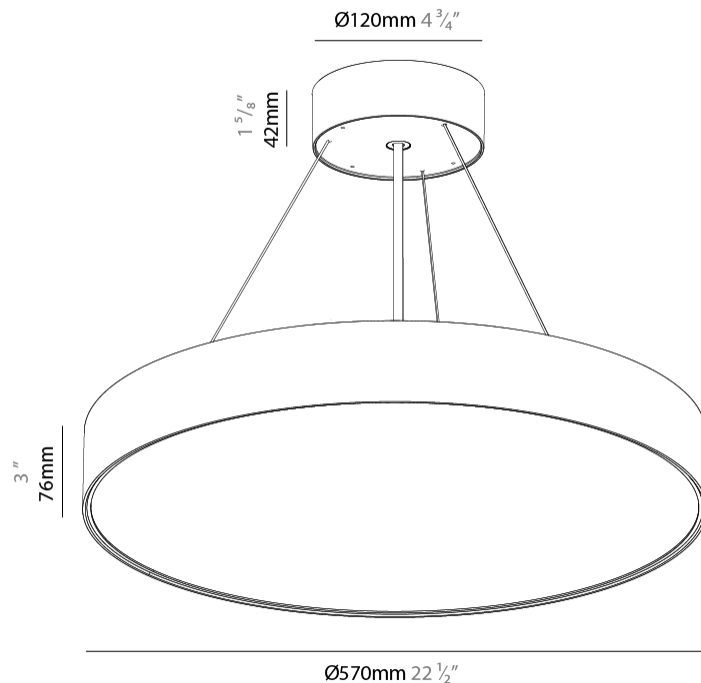

GENERAL

Series: Sign EVO
Partner: Prolicht
Division: Architectural
Installation: Suspension
Product Type: Pendant
Mounting Location: Ceiling
Light Distribution: Direct

PHYSICAL

Shape: Round
Diameter (mm): 570
Diameter (in): 22 7/16
Height (mm): 82
Height (in): 3 3/4
Weight (kg): 6.5
Diffuser: PMMA - Opal / Microprism / Clear Microprism
Fixture Finish: SSR / BKV / CWI / CRY / HAB / UFT / ITA / RUA / FTG / MYG / LOD / PUS / FRO / FUP / KIA / POP / BLS / SPG / MEY / GOH / CHC / COM / ABZ / JAG / OBR / MOS / ROR
Fixture Material: PMMA / Extruded Aluminum / Steel
Cable Details: 2000mm or 6000mm Transparent Cable

ELECTRICAL

Lamp Type: LED (Zhaga Standard)
Input Wattage (W): 52.6
Total Output Wattage (W): 45.7
Dimming: Tri-Mode (Non-Dimming and Phase Dimming (120Vac only) and 0-10V Dimming)
Driver Included: Yes
Driver Location: Integrated
Driver Type: Constant Current - Universal
Driver Class: Class 2
Input Voltage (V): 120
Constant Current (mA): 350mA
Upon Request: DALI Dimming / MATTER Dimming

LED

Color Temperature (°K): 2700 / 3000 / 3500 / 4000
Max. Delivered Lumen (lm): Max 8256
Nominal Lumen (lm): Mxa 9408
CRI: >90 CRI
Lamp Life (hrs): 50000

OPTICAL

RATINGS AND CERTIFICATIONS

Certified By: Certified for North American Standards
IP rating: IP40

PROJECT
TYPE
SPECIFIER
QUANTITY
DATE