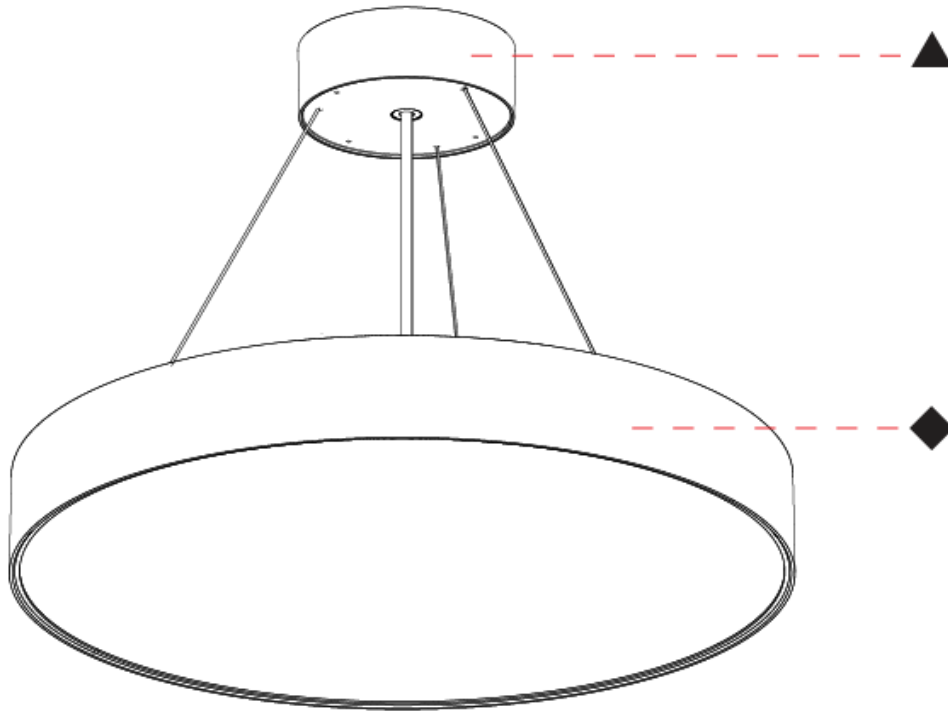

A3001112-

PROJECT	_____
TYPE	_____
SPECIFIER	_____
QUANTITY	_____
DATE	_____

A